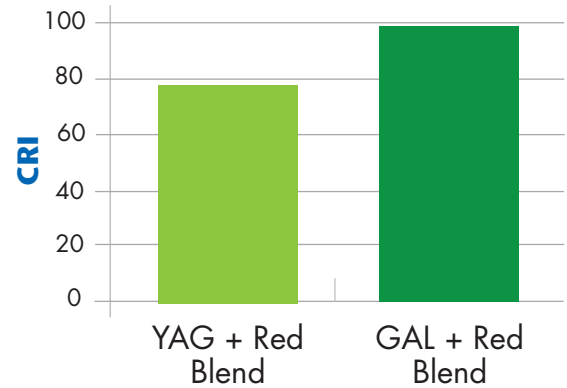

INTEMATIX LED PHOSPHORS

Green & Yellow Aluminate (GAL) Product Family

Intematix Aluminates (GALs) are versatile materials. High thermal stability and resistance to moisture make them the perfect phosphor for high-power LEDs. Plus, the breadth of the GAL emission peak enables the highest CRI along with high efficacy. Intematix also makes aluminates in different particle size ranges so you can choose the particle size that best fits your deposition and packaging requirements.

Features

- Broad emission peak, 120nm FWHM
- Choice of yellow & green wavelengths, 515-560nm
- Highly resistant to heat & humidity
- High thermal stability; 90% lm at 200°C

Benefits

- Up to 98 CRI in blends with red phosphors
- Enables cool and warm whites
- Excellent for long life products
- High- value substitute for YAG, silicate
- No chromaticity shift in high power LEDs

Extensive Spectral Distribution

Highest Light Quality

Intematix Aluminate Phosphor Product Line

Product	Peak Wavelength	Color Point		Particle Size
	λ_p (nm)	CIEx	CIEx	D50V (μm)
GAL 515	515	0.327	0.578	13
GAL 520	520	0.334	0.577	13
GAL 525	525	0.340	0.576	13
GAL 530-L	530	0.347	0.573	13
GAL 535	534	0.354	0.569	13
GAL 540	540	0.372	0.564	11
GAL 545-L	543	0.392	0.556	14
GAL 545	545	0.395	0.555	10
GAL 550	550	0.415	0.549	13
GAL 555	555	0.431	0.540	13
GAL 560	560	0.447	0.532	13