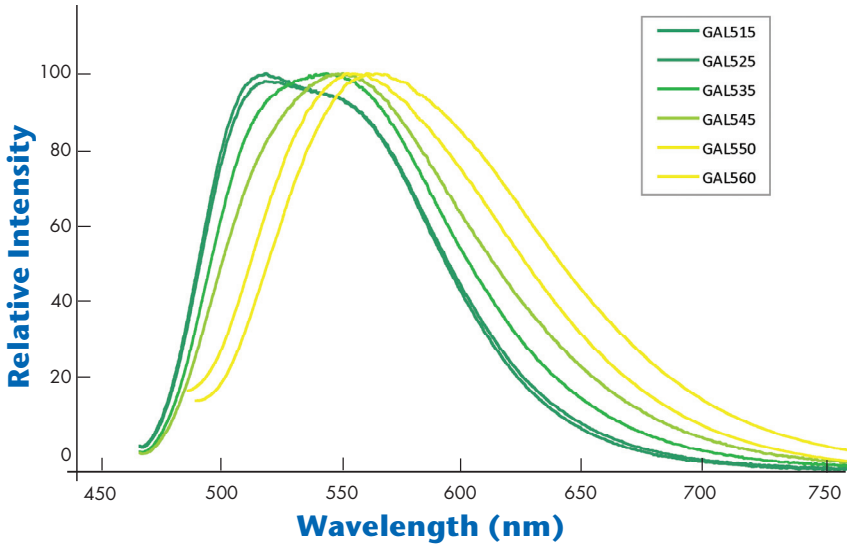

INTEMATIX LED PHOSPHORS

Green & Yellow Aluminate (GAL) Product Family

Intematix Aluminates (GALs) are versatile materials. High thermal stability and resistance to moisture make them the perfect phosphor for high-power LEDs. Plus, the breadth of the GAL emission peak enables the highest CRI along with high efficacy. Intematix also makes aluminates in different particle size ranges so you can choose the particle size that best fits your deposition and packaging requirements.

Features

- Broad emission peak, 120nm FWHM
- Choice of yellow & green wavelengths, 515-560nm
- Highly resistant to heat & humidity
- High thermal stability; 90% lm at 200°C

Benefits

- Up to 98 CRI in blends with red phosphors
- Enables cool and warm whites
- Excellent for long life products
- High- value substitute for YAG, silicate
- No chromaticity shift in high power LEDs

Extensive Spectral Distribution

Highest Light Quality

Intematix Aluminate Phosphor Product Line

Product	Peak Wavelength	Color Point		Particle Size
	λ_p (nm)	CIEx	CIEx	D50V (μm)
GAL 515	515	0.327	0.578	13
GAL 520	520	0.334	0.577	13
GAL 525	525	0.340	0.576	13
GAL 530-L	530	0.347	0.573	13
GAL 535	534	0.354	0.569	13
GAL 540	540	0.372	0.564	11
GAL 545-L	543	0.392	0.556	14
GAL 545	545	0.395	0.555	10
GAL 550	550	0.415	0.549	13
GAL 555	555	0.431	0.540	13
GAL 560	560	0.447	0.532	13